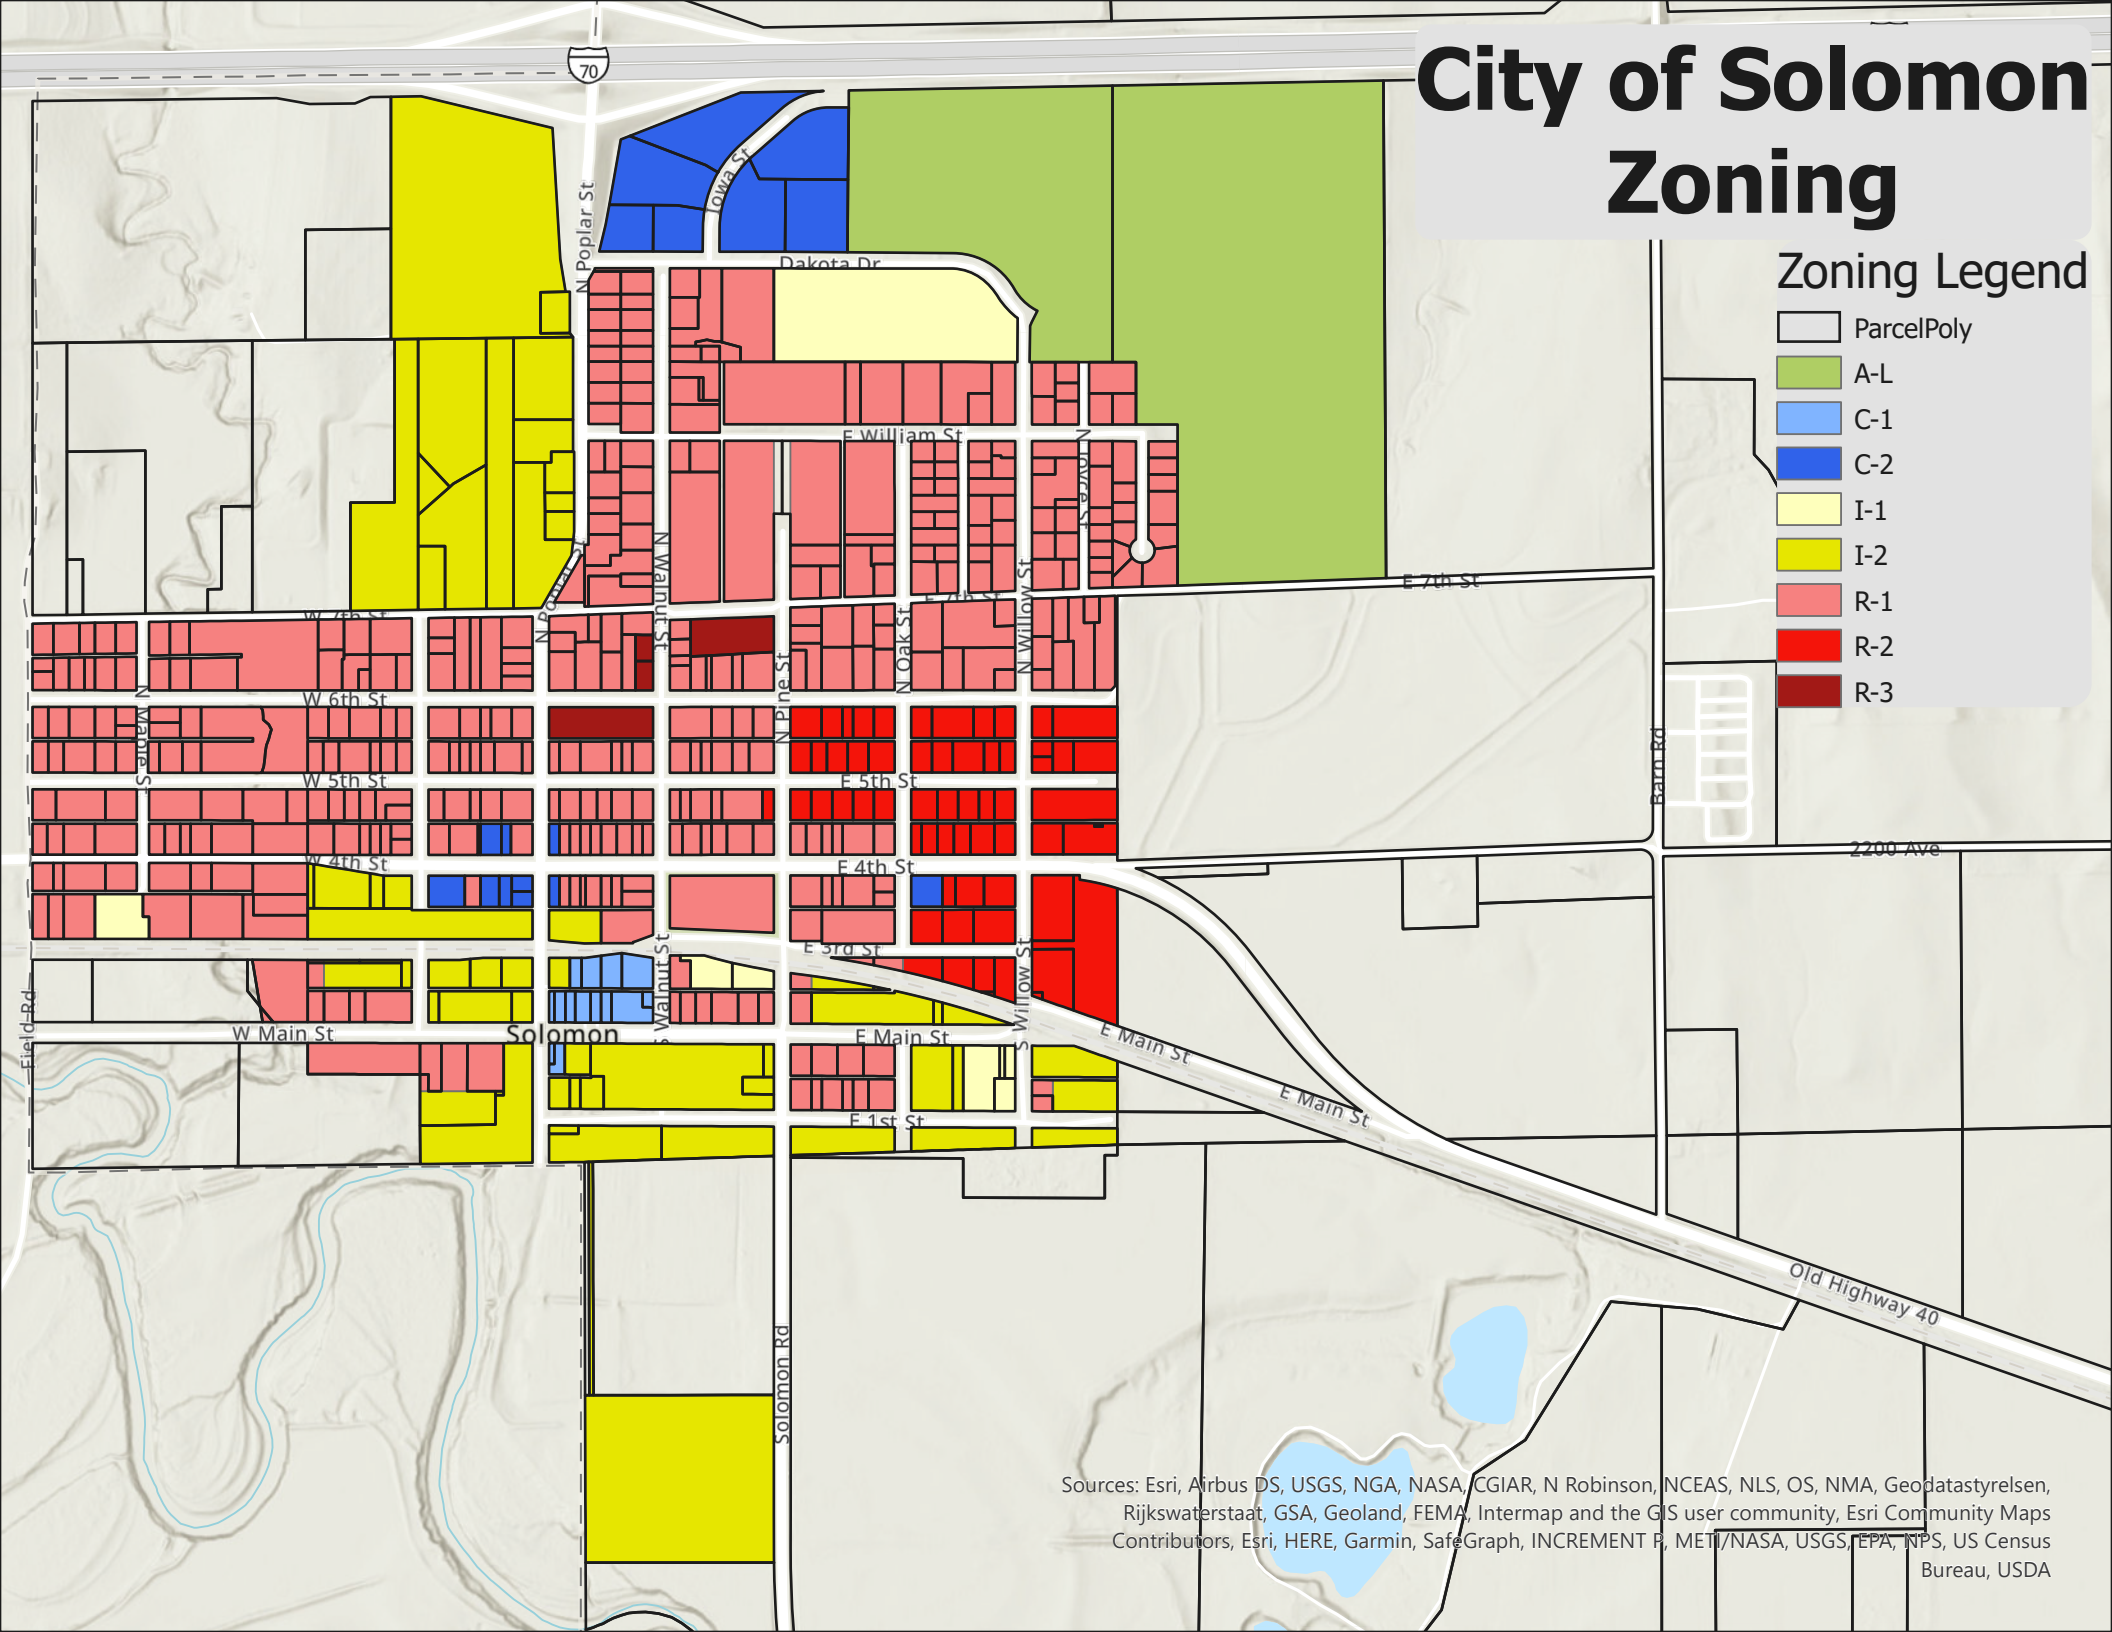

# City of Solomon Zoning

## Zoning Legend

- ParcelPoly
- A-L
- C-1
- C-2
- I-1
- I-2
- R-1
- R-2
- R-3

Sources: Esri, Airbus DS, USGS, NGA, NASA, CGIAR, N Robinson, NCEAS, NLS, OS, NMA, Geodatastyrelsen, Rijkswaterstaat, GSA, Geoland, FEMA, Intermap and the GIS user community, Esri Community Maps Contributors, Esri, HERE, Garmin, SafeGraph, INCREMENT P, METI/NASA, USGS, EPA, NPS, US Census Bureau, USDA